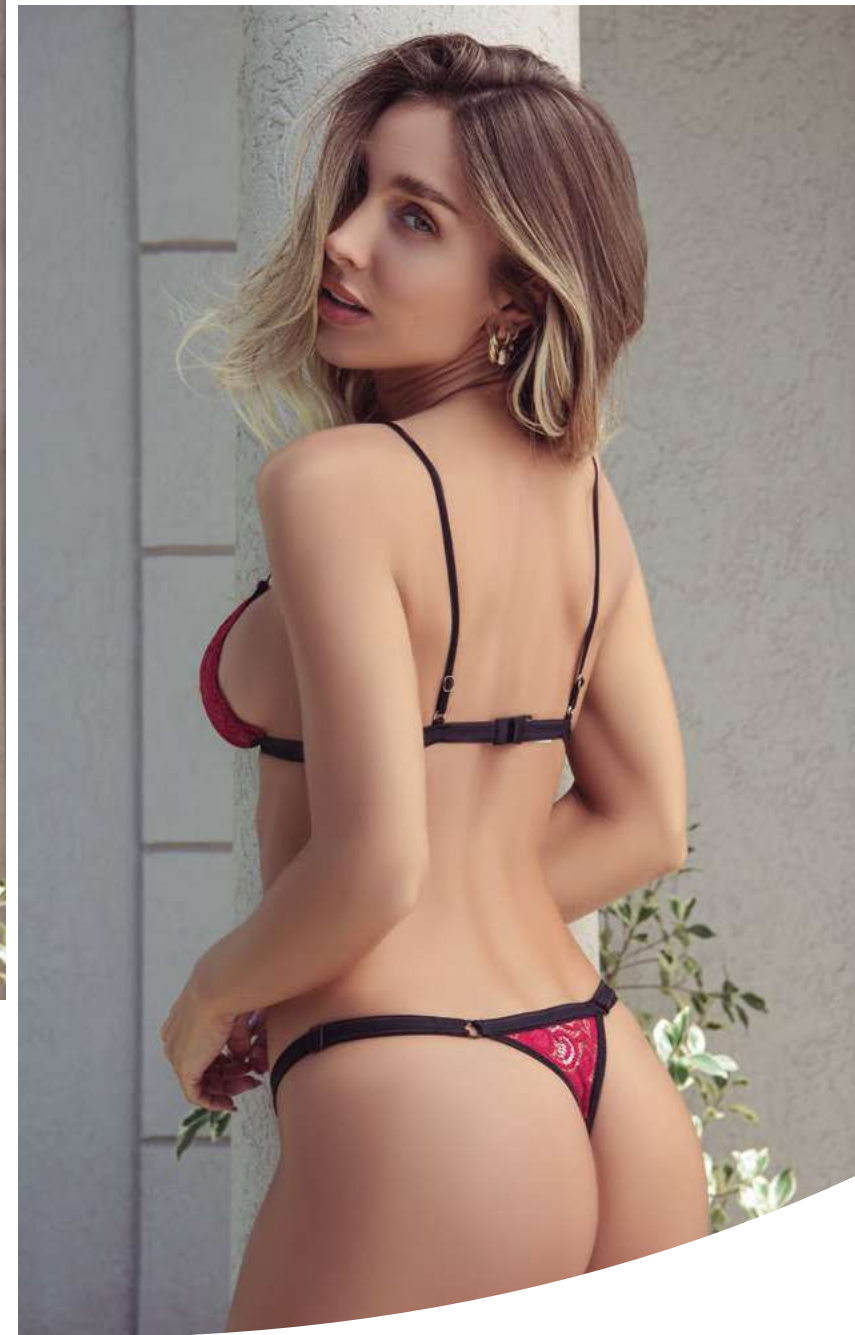

Fairuz *lingerie*

232

Conjunto triángulo de puntilla con tanga less
Colores Blanco, Negro, Aero, Cereza,
Salmón, Fucsia y Limón
Talles 85 al 100