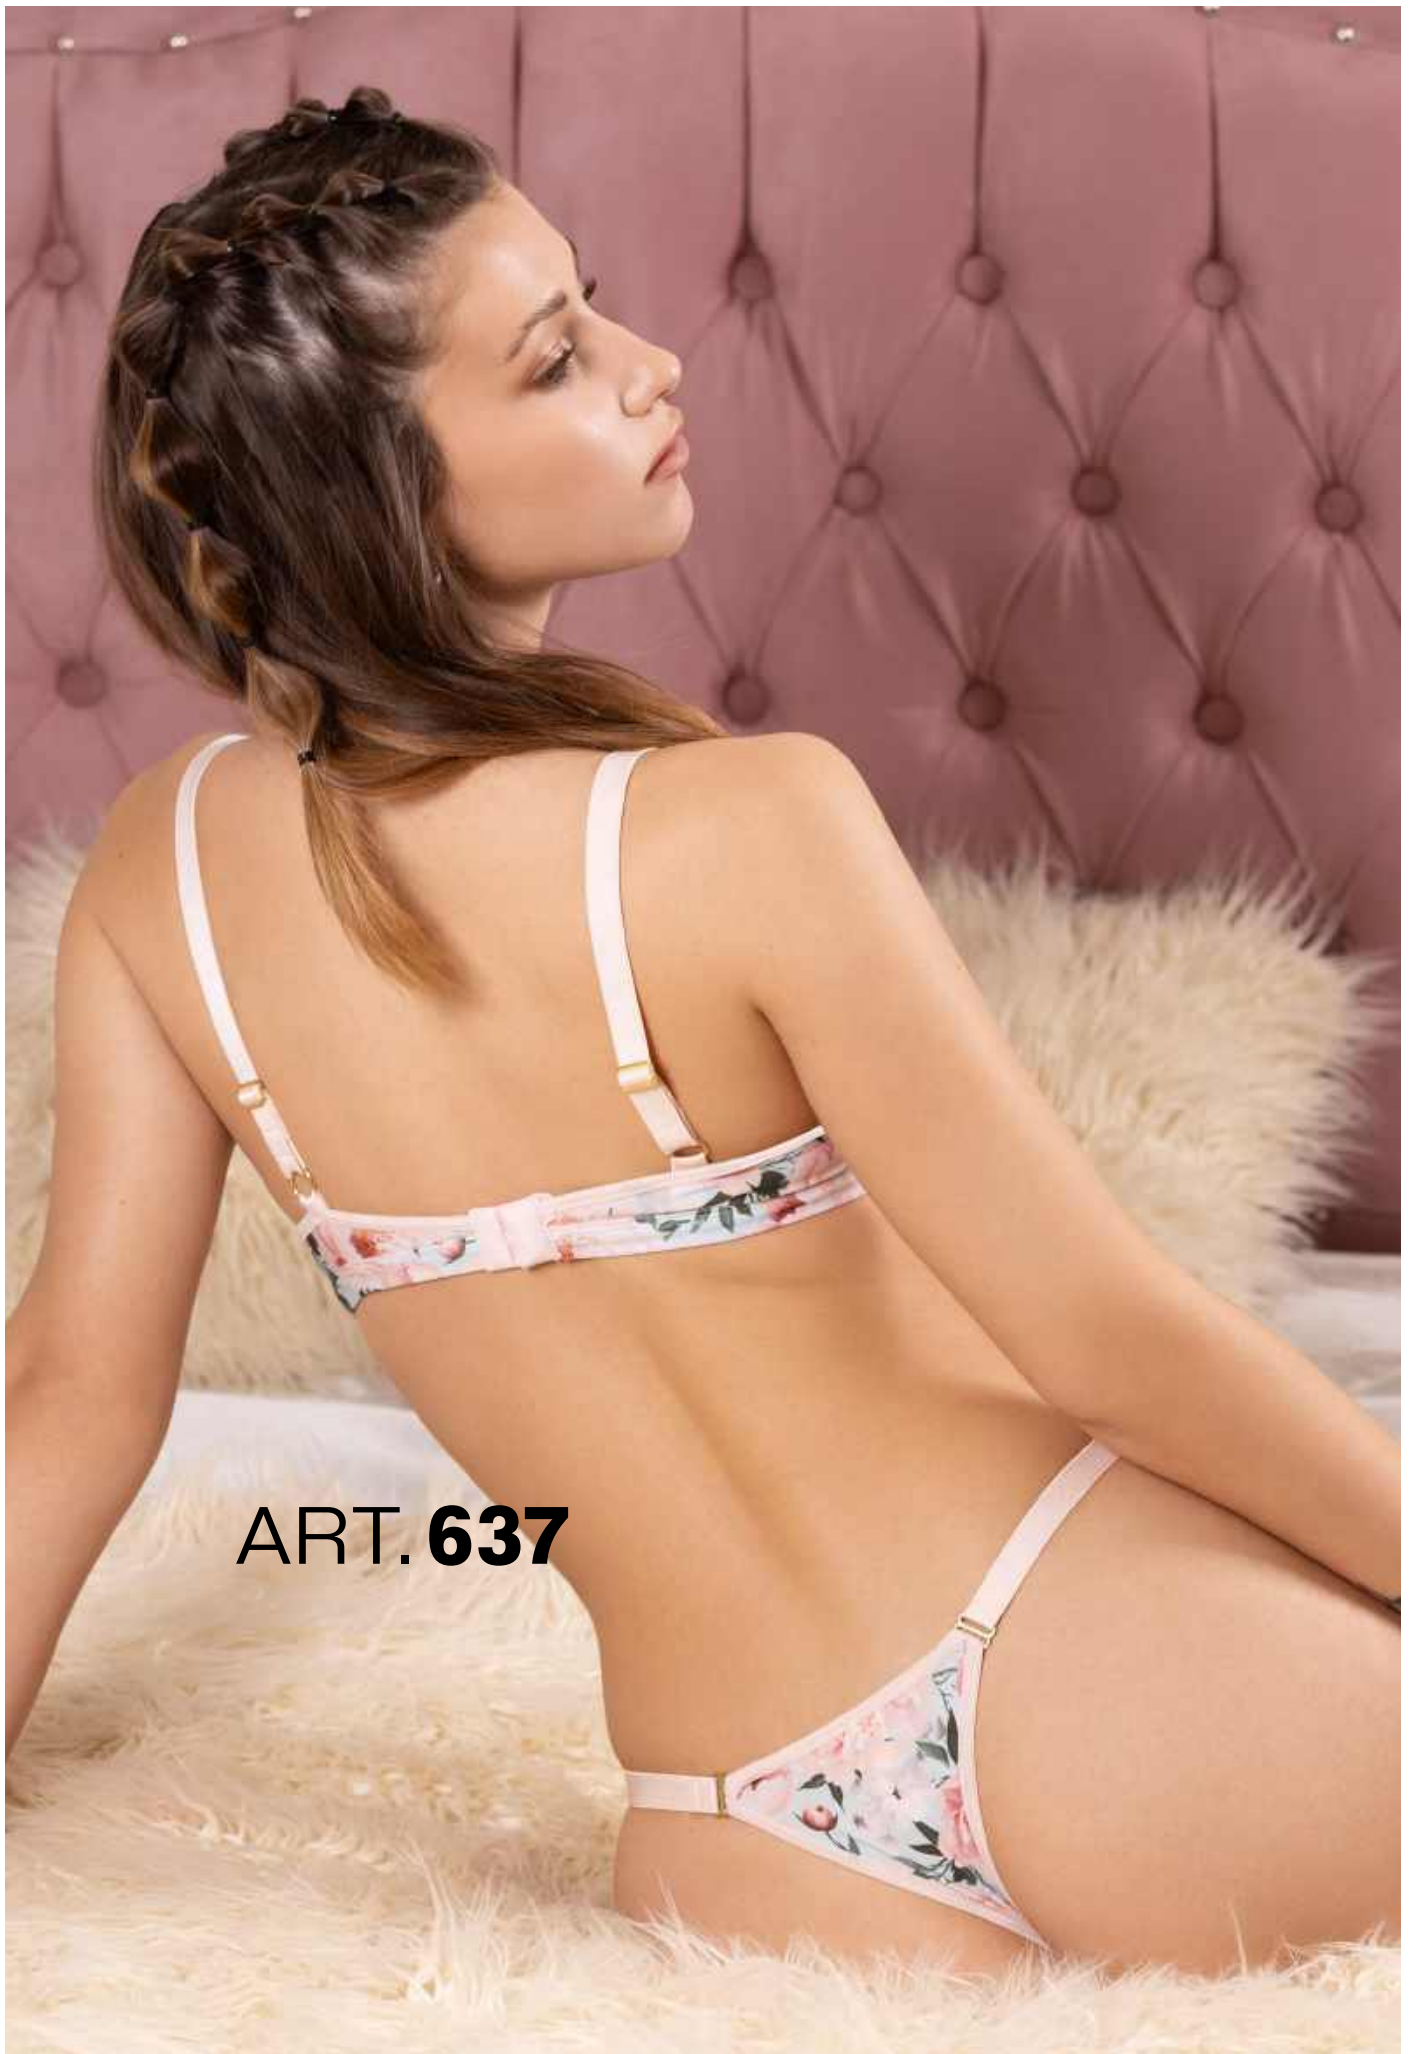

A promotional image for Frashe TEENS featuring two models. The model in the foreground is wearing a leopard print bikini top with black crisscrossing straps and has a small rose tattoo on her left forearm. The model in the background is wearing a pink leopard print bikini top. The brand name 'Frashe' and 'TEENS' are overlaid in the center, along with a circular logo containing a stylized flower.

Frashe 
TEENS

NEW SEASON 2025

ART. 637

CONJUNTO TAZA SOFT
TRIÁNGULO DE MICROFIBRA SUBLIMADA
CON TANGA BRETTEL ANCHO

85/90/95/100

SALMÓN/CELESTE

ART. 637

A woman with long, wavy brown hair styled in two braids at the top, looking directly at the camera. She is wearing a two-piece bikini with a light-colored base and a large floral pattern in shades of pink and green. The bikini top has a small bow at the center. She is sitting on a pink tufted chair with silver studs. In the background, there is a white bedside table with a lit lamp that has a textured, cylindrical shade. The overall lighting is soft and warm.